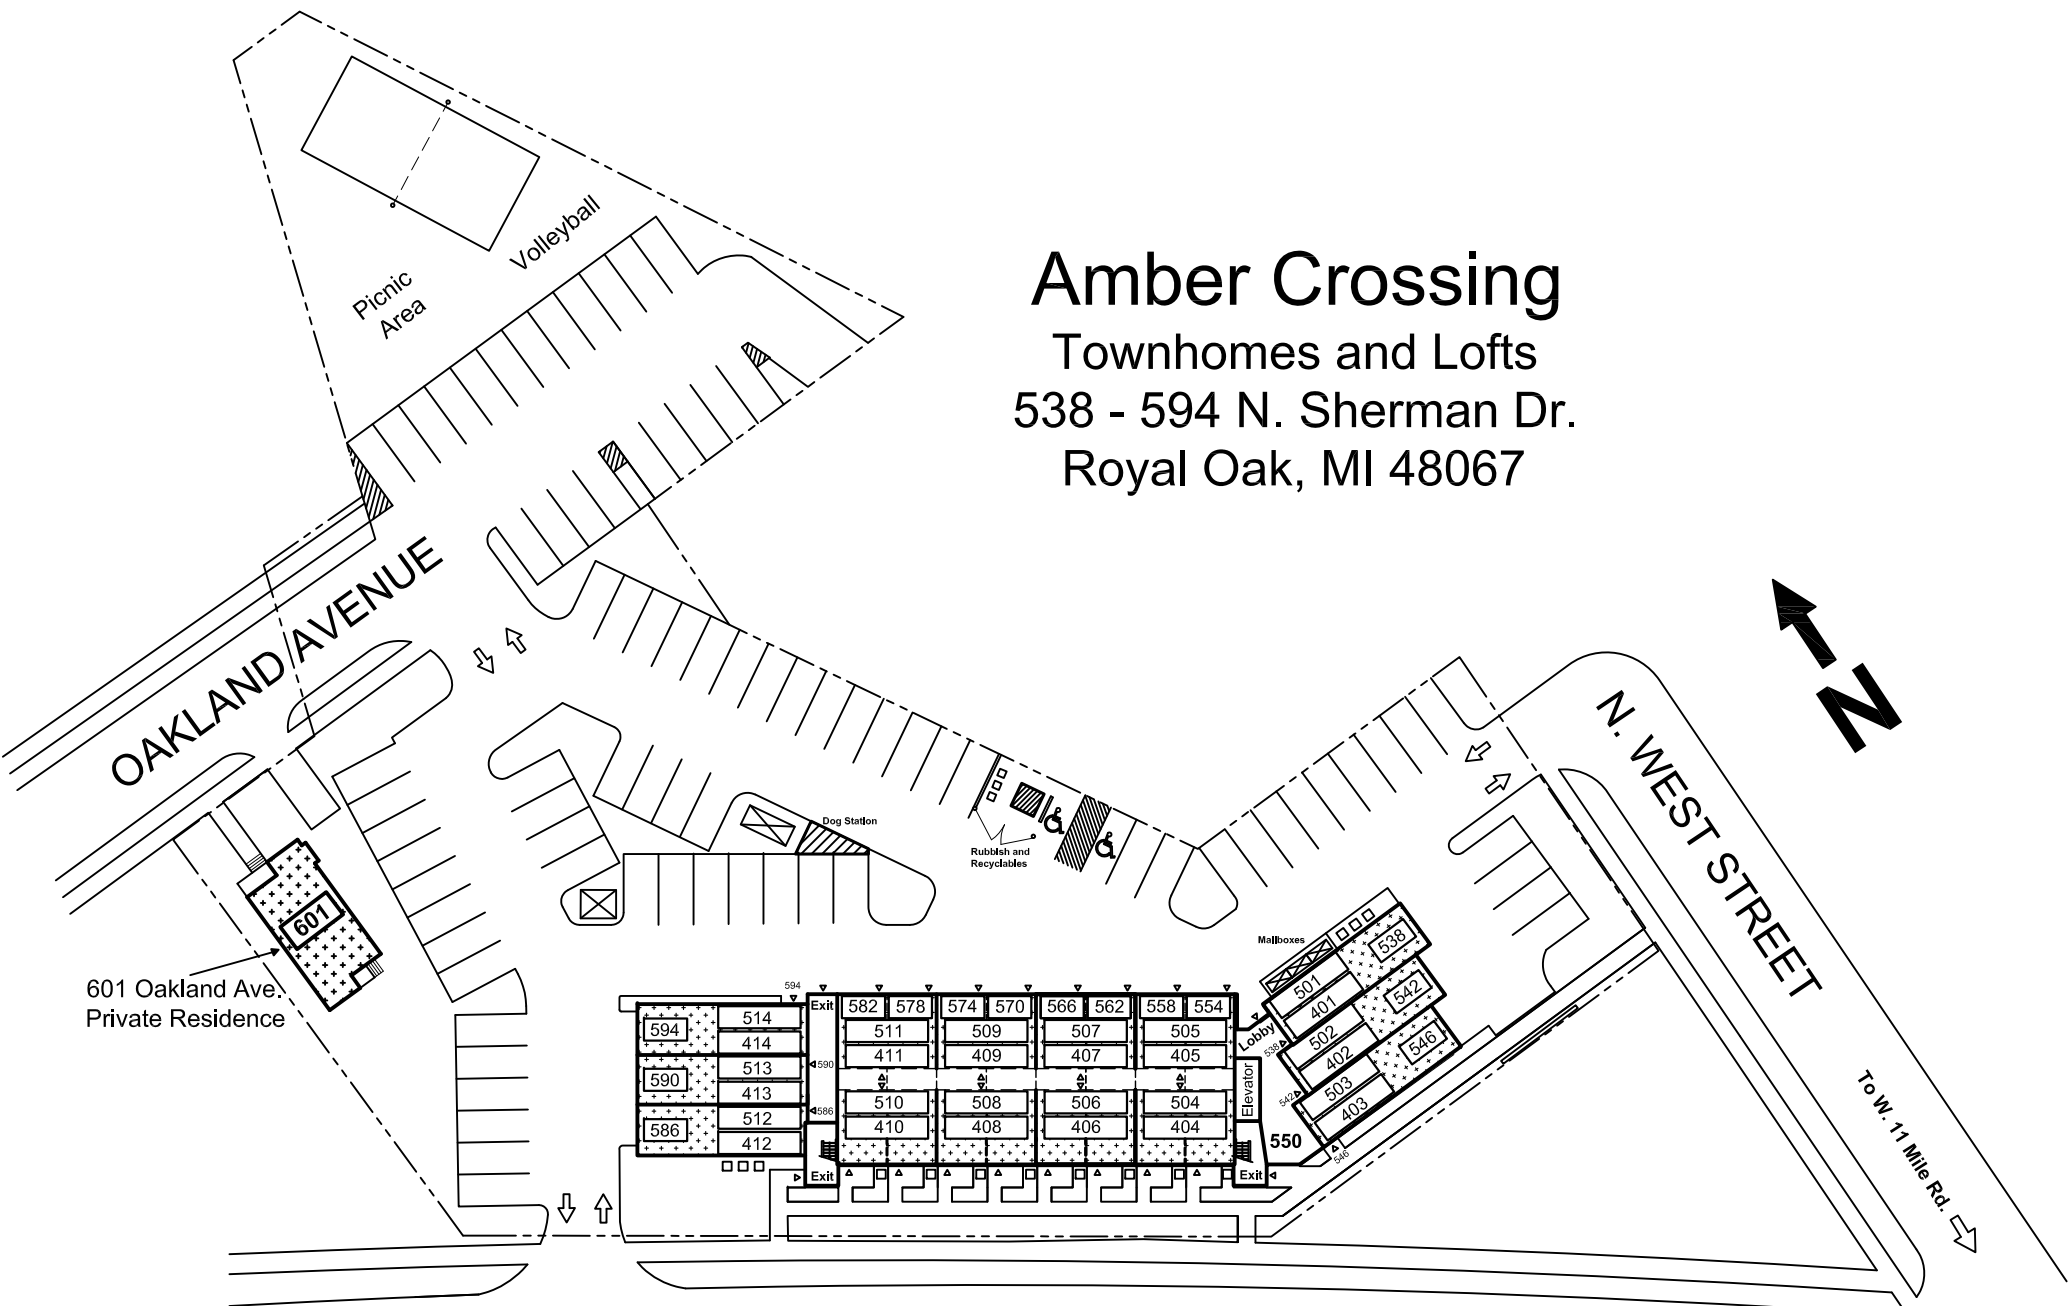

Amber Crossing

Townhomes and Lofts
 538 - 594 N. Sherman Dr.
 Royal Oak, MI 48067

OAKLAND AVENUE

N. WEST STREET

N. SHERMAN DRIVE

601 Oakland Ave.
Private Residence

← To Woodward Ave.

To Downtown Royal Oak
and Main St. →